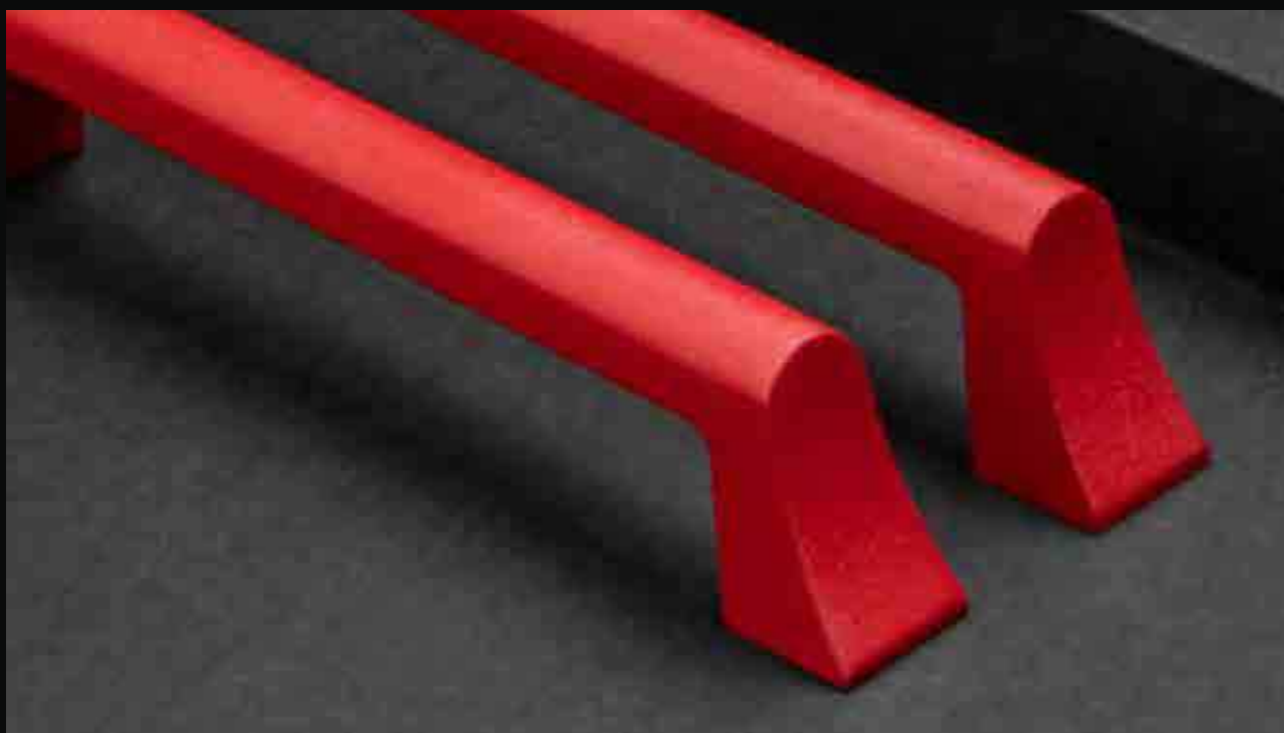

Price(Toman):170.000/190.000/200.000/215.000

Special Silver: +10.000

Dark Gold (Champagne): +15.000

Bronze (Rose Gold): +15.000

TRUNK MODEL

It is the Trunk
of beauty and
elegance.

Material:

Zinc Alloyed