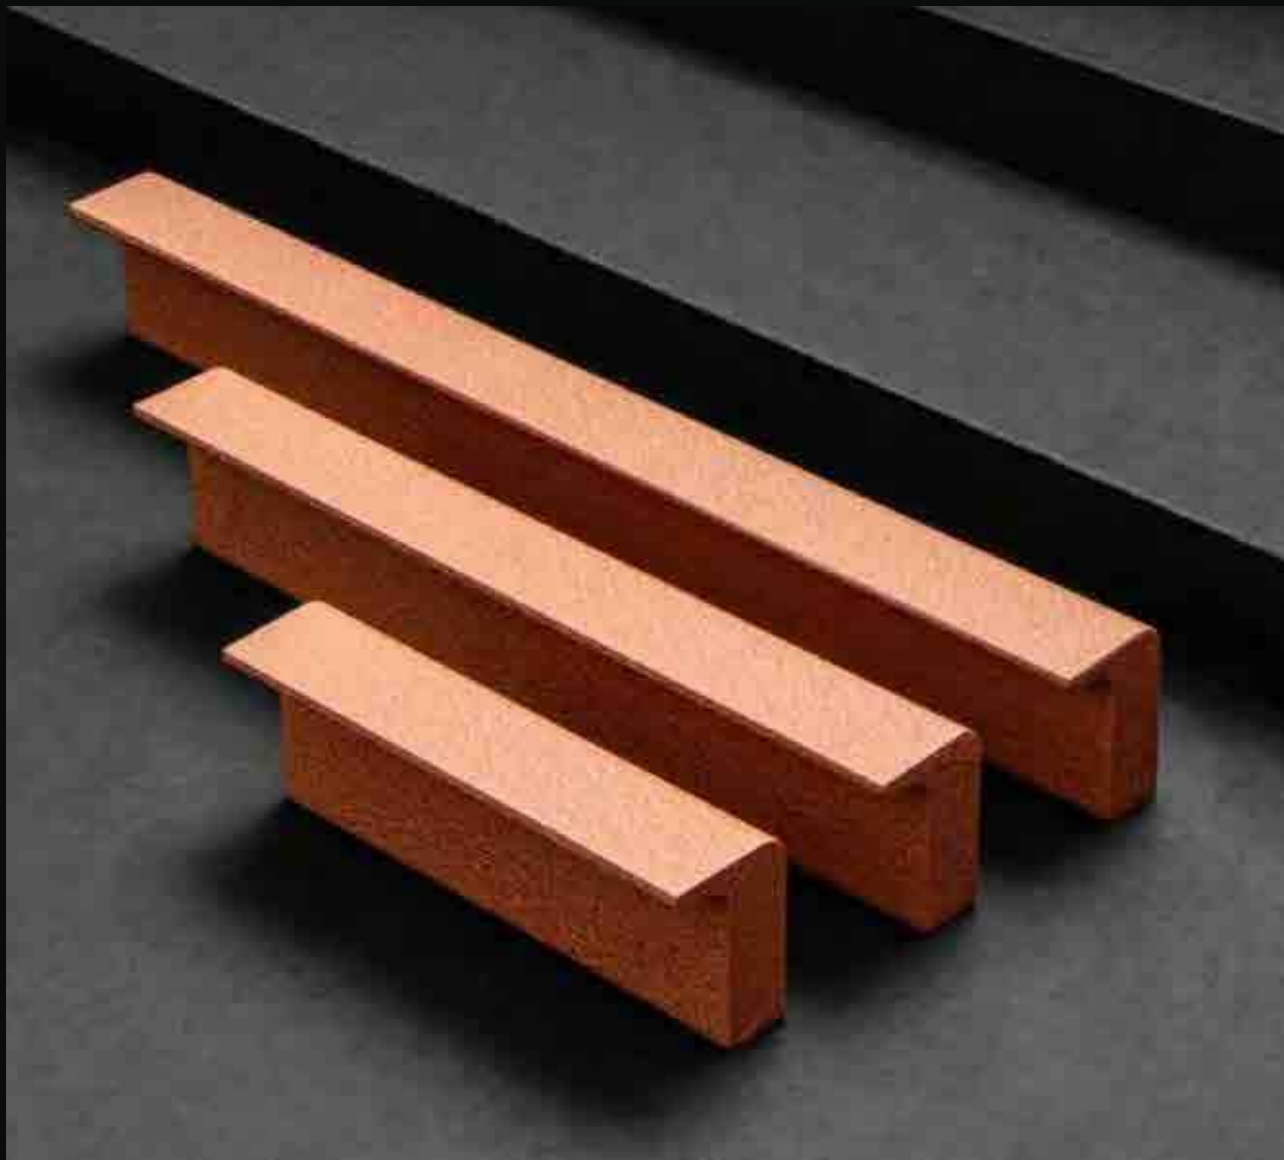

Price (Toman): 165.000/180.000

Special Silver: +10.000

Dark Gold (Champagne): +15.000

Bronze (Rose Gold): +15.000

ANGEL MODEL

The World's highest
uninterrupted
waterfall.

Material:

Zinc Alloyed