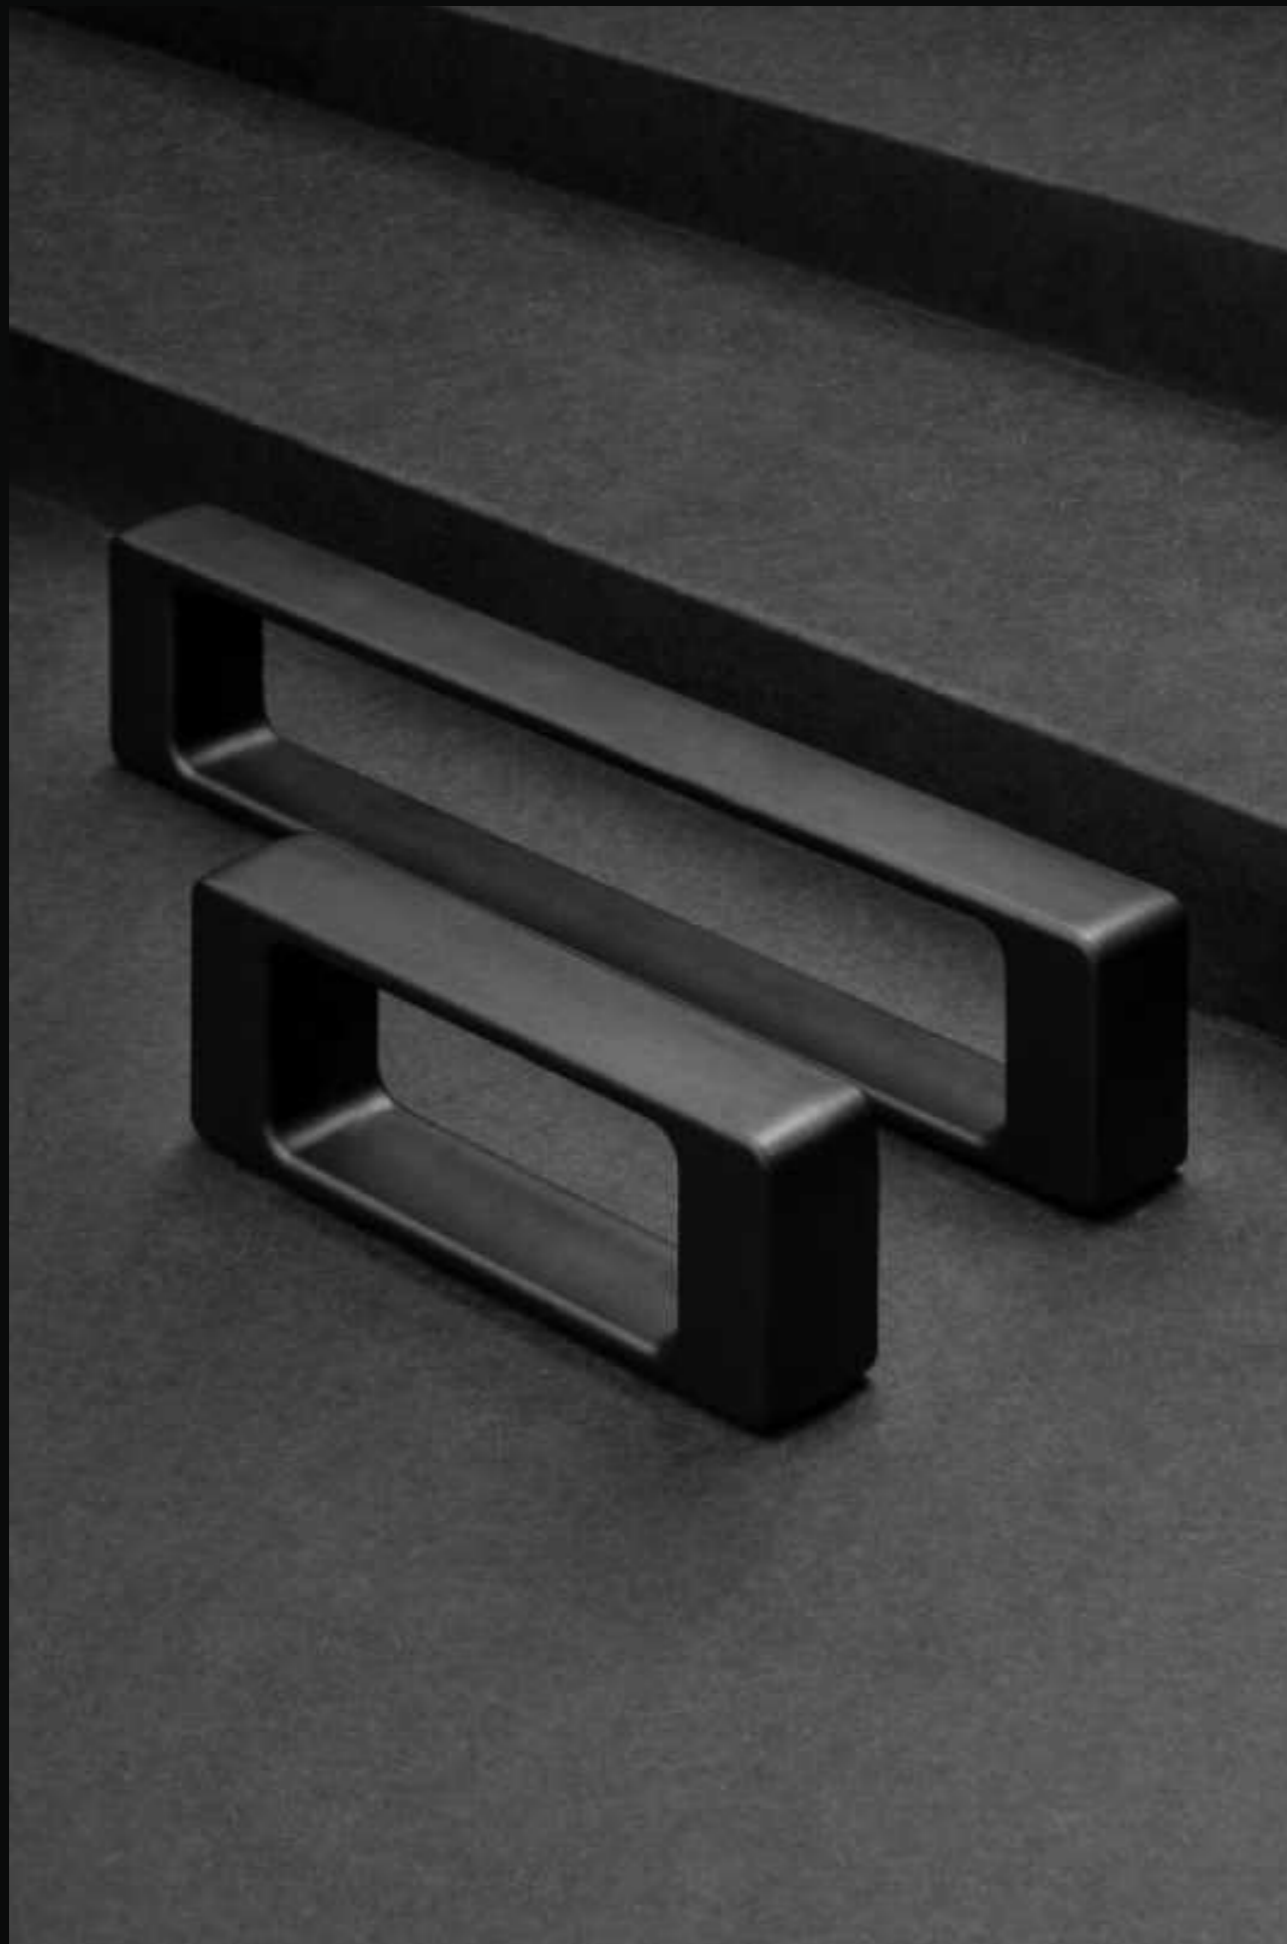

Material:

Zinc Alloyed

Sizes:

64mm | 128mm | 192mm

Length:

75mm | 140mm | 203mm

Available Colors:

Black • White • Dark Gray • Caramel • Special Silver • Rose Gold • Champagne • Chocolate • Red • Dark Blue • Light Blue • Orange • Light Turquoise • Pink • Purple

Price (Toman): 170.000/190.000/200.000

Special Silver: +10.000

Dark Gold (Champagne): +15.000

Bronze (Rose Gold): +15.000