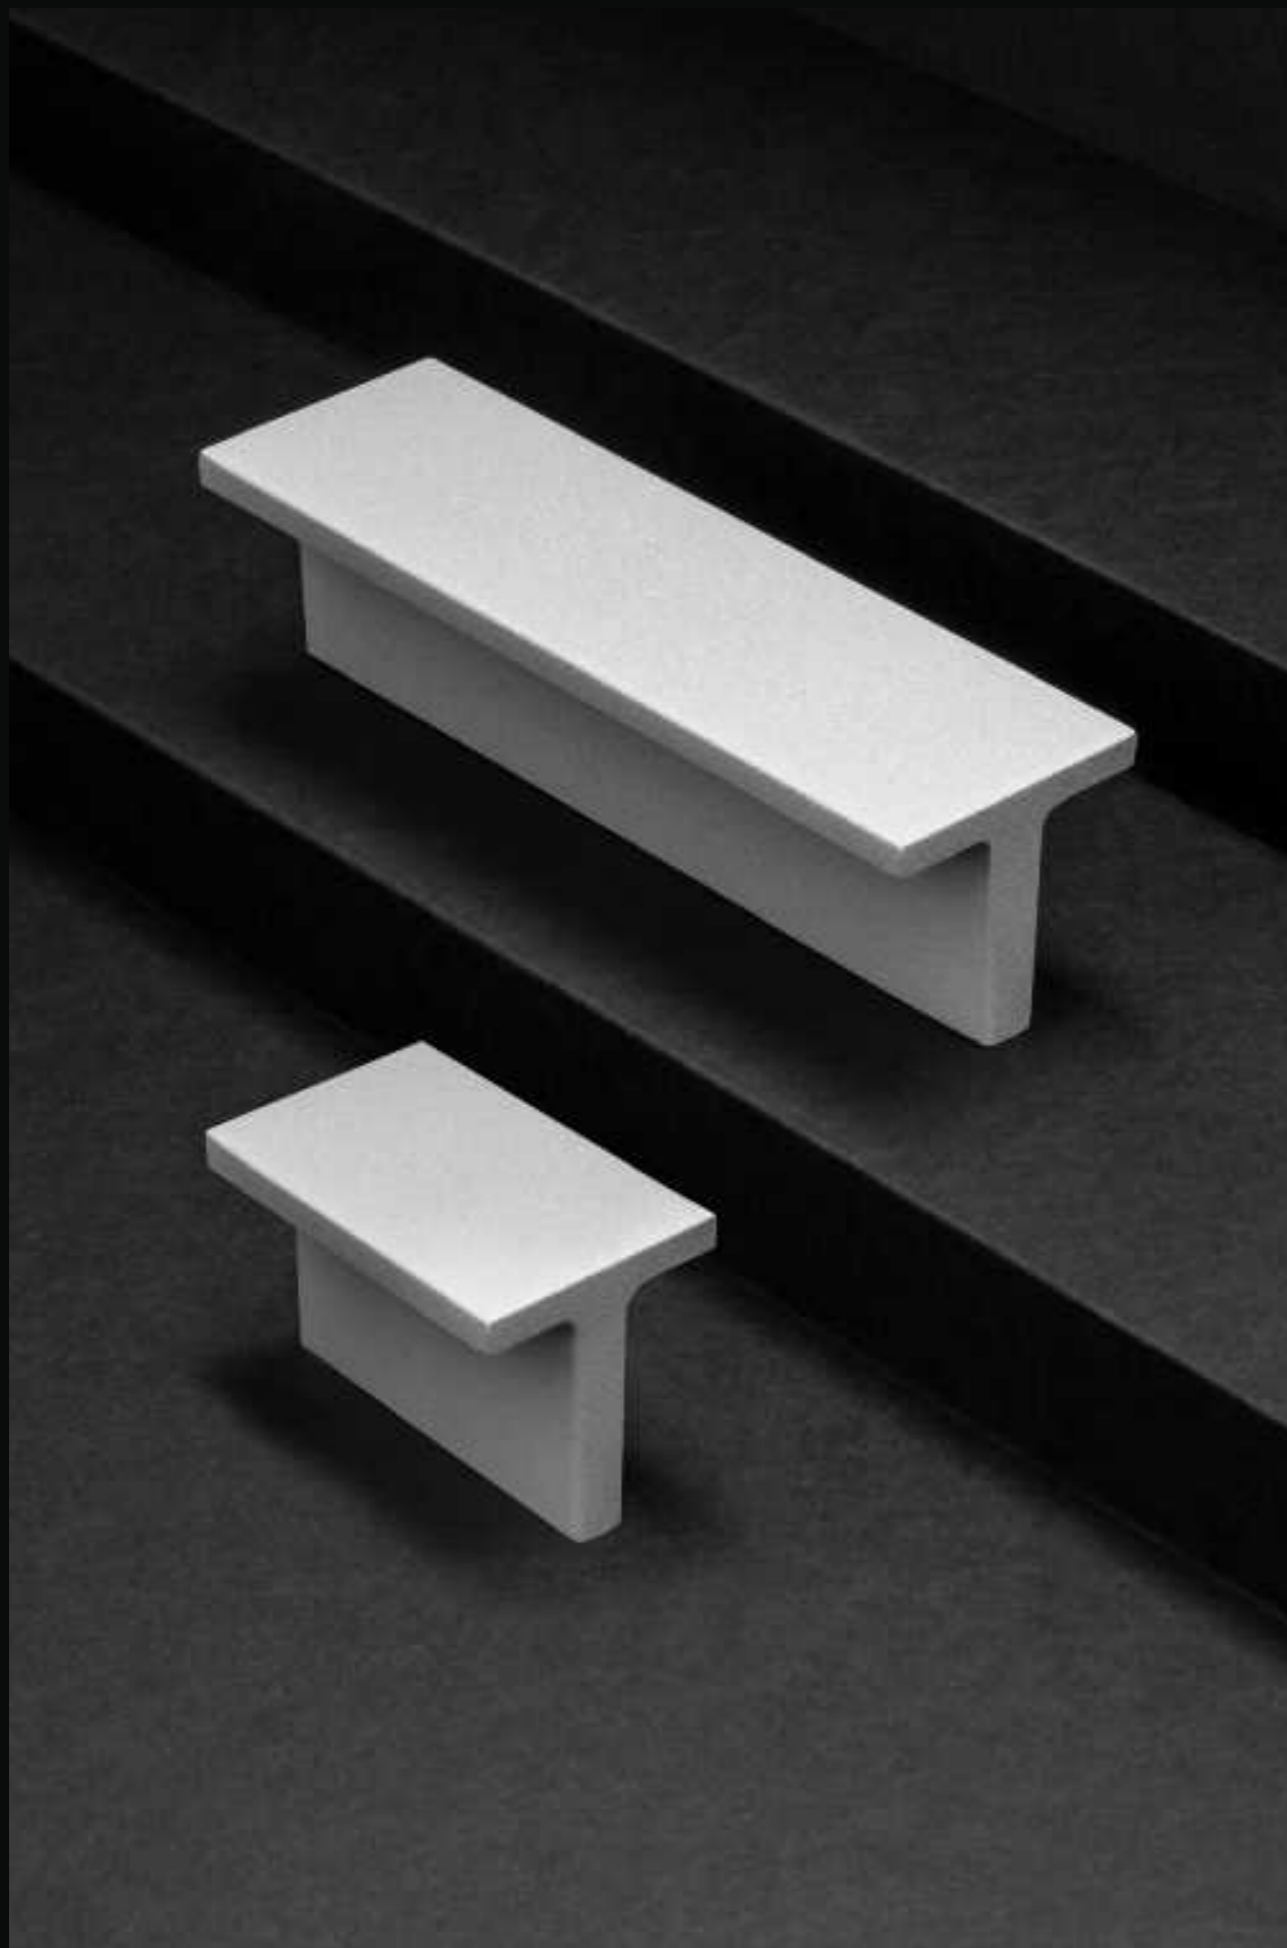

Material:

Zinc Alloyed

Sizes:

32mm | 96mm

Length:

41mm | 105mm

Available Colors:

Black • White • Dark Gray • Caramel • Special Silver • Rose Gold • Champagne • Chocolate • Red • Dark Blue • Light Blue • Orange • Light Turquoise • Pink • Purple

Price (Toman): 165.000/180.000

Special Silver: +10.000

Dark Gold (Champagne): +15.000

Bronze (Rose Gold): +15.000