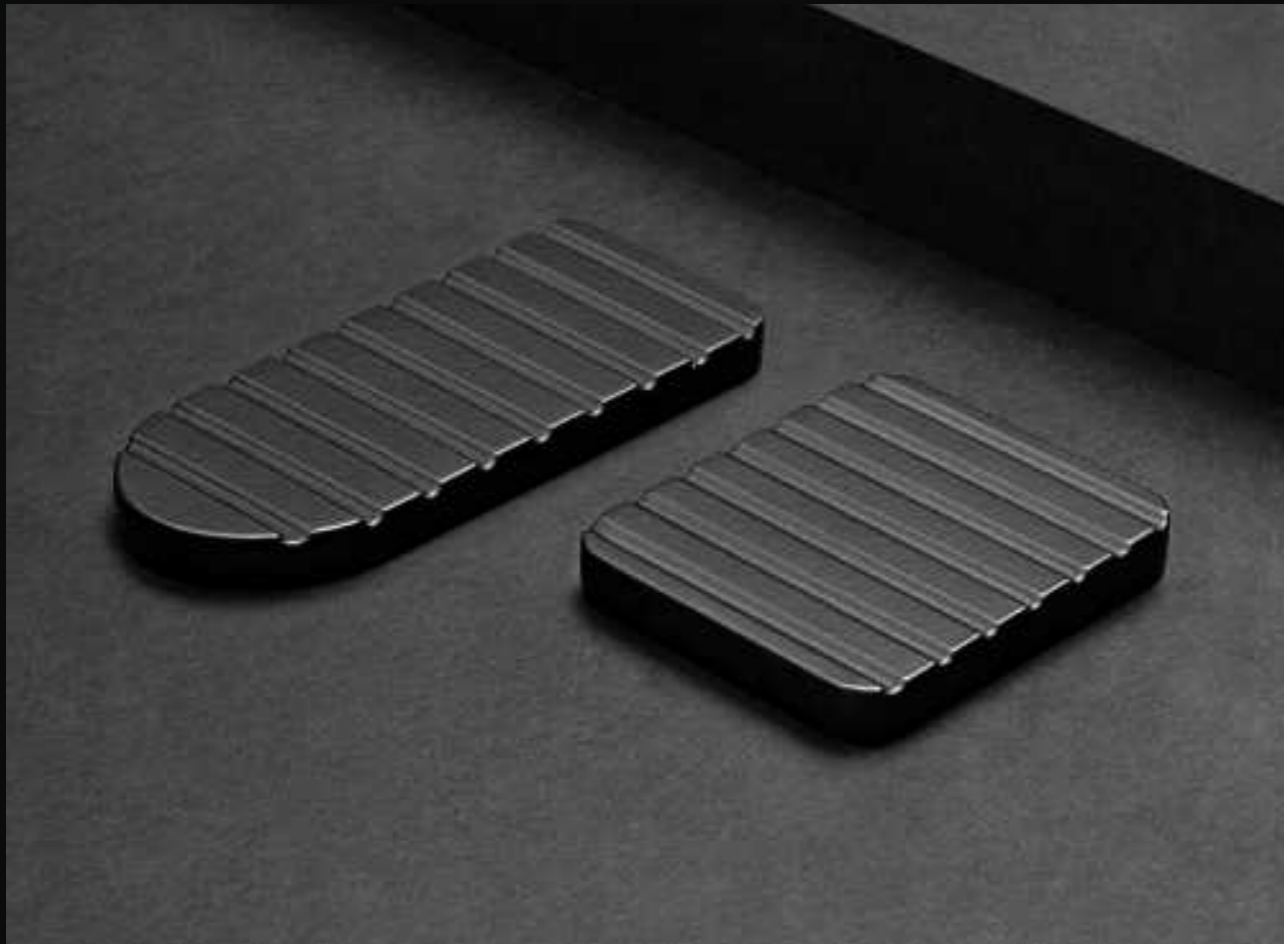

Price (Toman): 165.000/190.000/215.000

Special Silver: +10.000

Dark Gold (Champagne): +15.000

Bronze (Rose Gold): +15.000

TOUCH SERIES

This model
makes your touch
different!

Material:

Zinc Alloyed