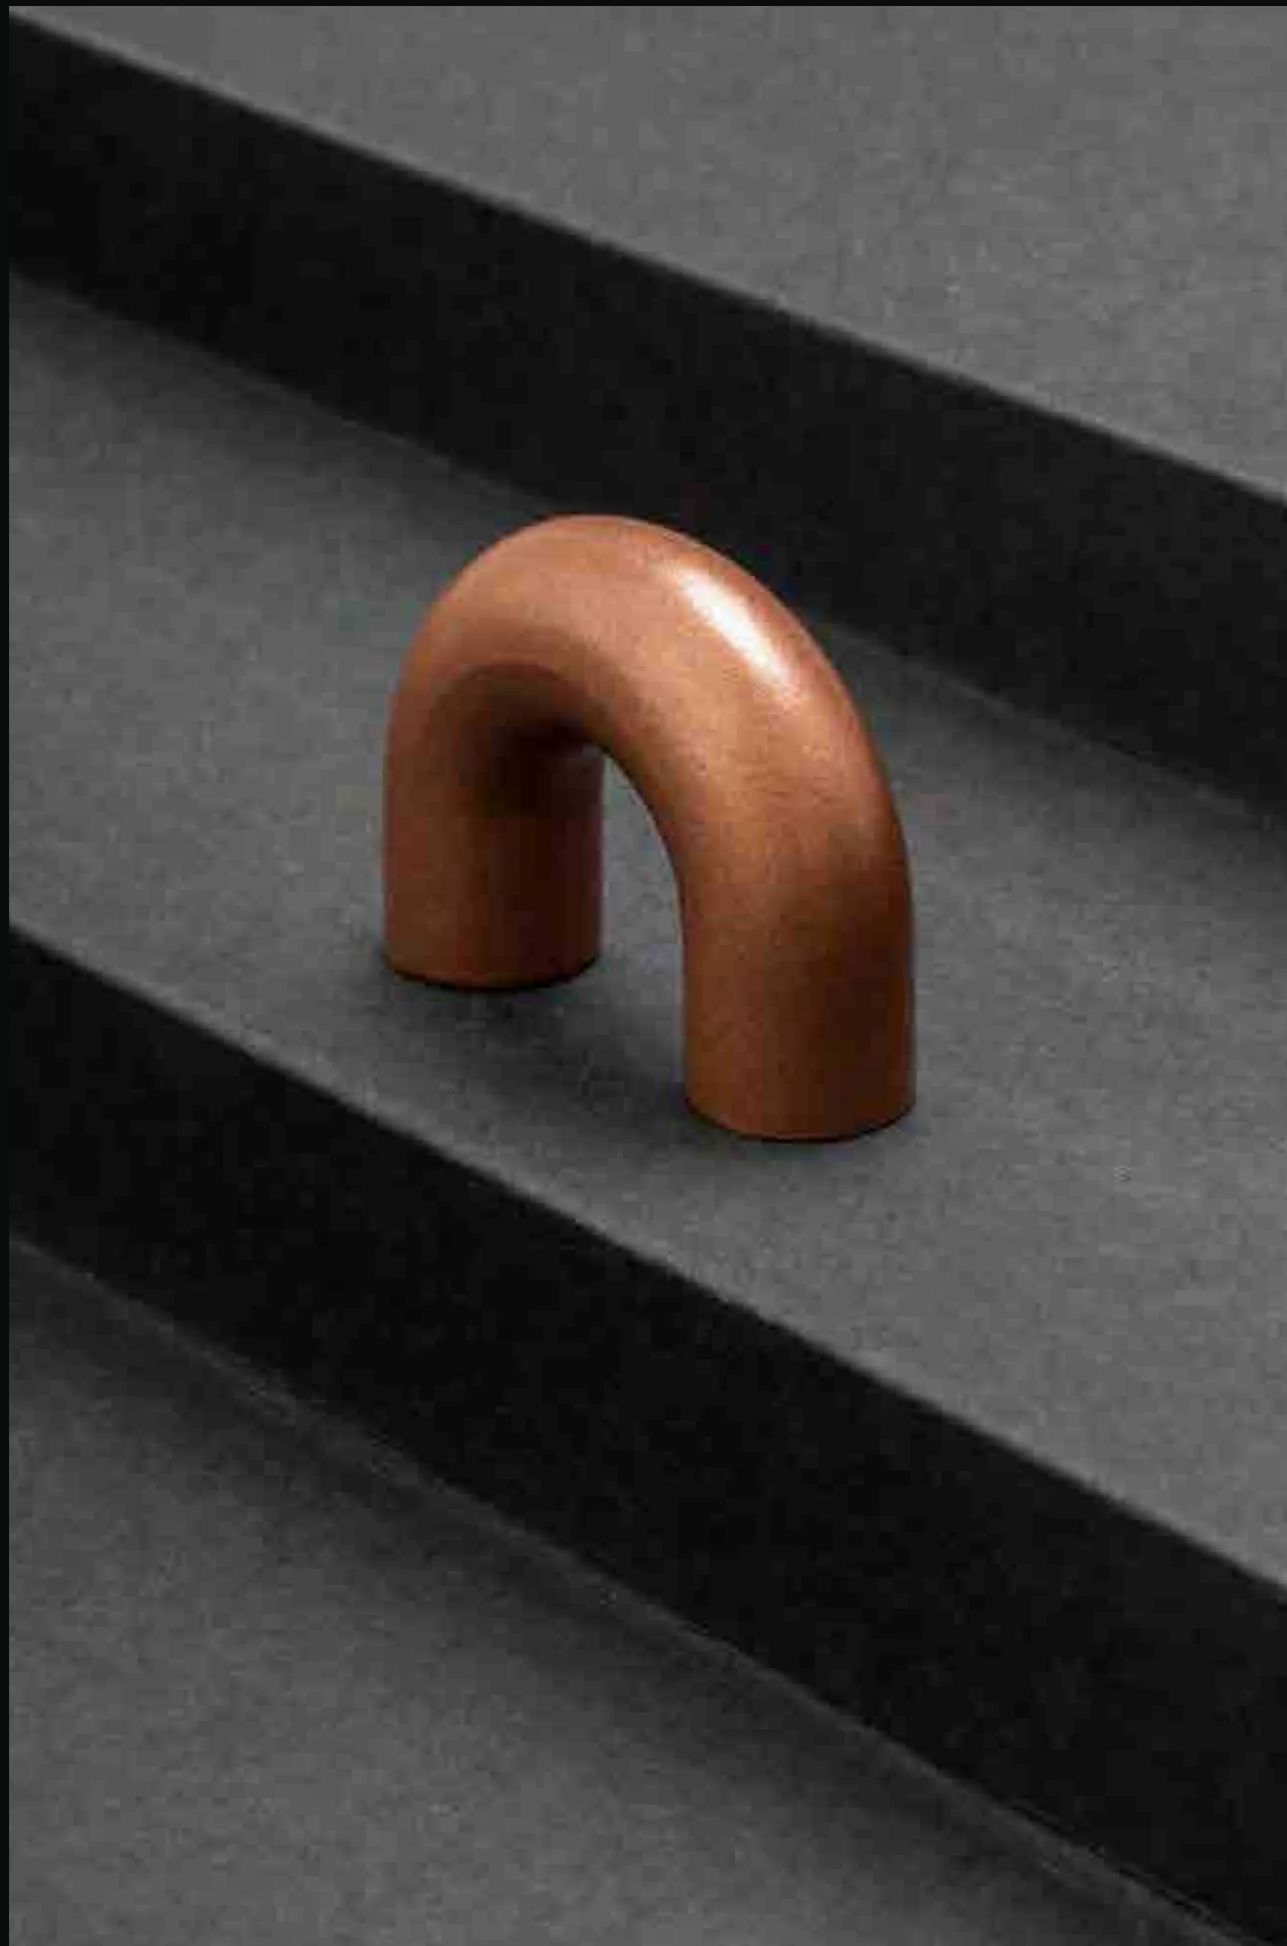

Material:

Zinc Alloyed

Size:

32 mm

Diameter:

47 mm

Available Colors:

Black • White • Dark Gray • Caramel • Special Silver • Rose Gold • Champagne • Chocolate • Red • Dark Blue • Light Blue • Orange • Light Turquoise • Pink • Purple

Price (Toman): 165.000

Special Silver: +10.000

Dark Gold (Champagne): +15.000

Bronze (Rose Gold): +15.000