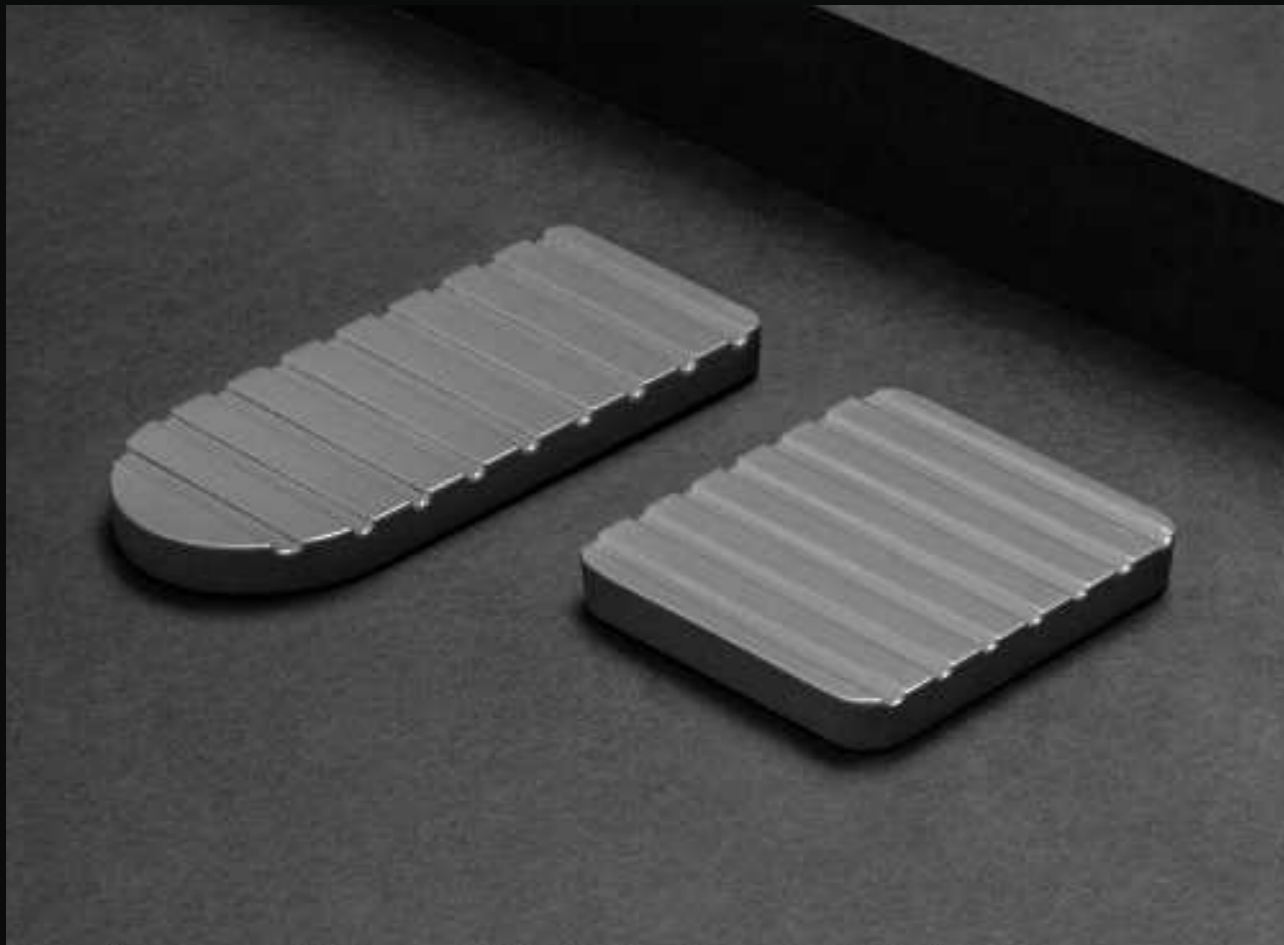

Available Colors:

Black • White • Dark Gray • Caramel • Special Silver • Rose Gold • Champagne • Chocolate • Red • Dark Blue • Light Blue • Orange • Light Turquoise • Pink • Purple

Price (Toman): 165.000/190.000

Special Silver: +10.000

Dark Gold (Champagne): +15.000

Bronze (Rose Gold): +15.000