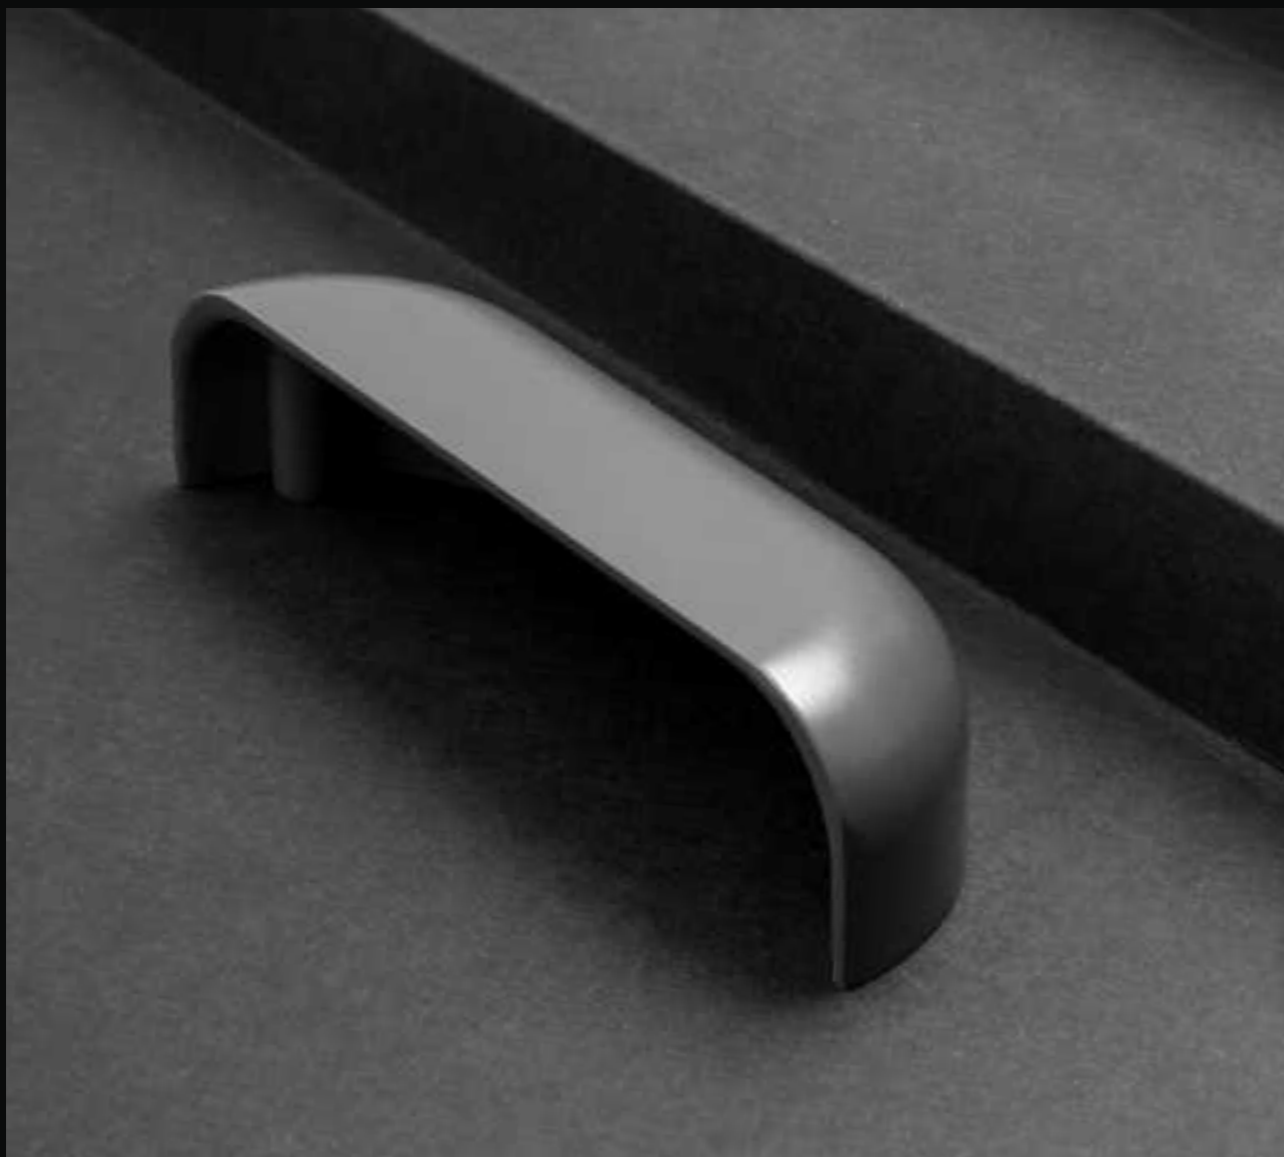

Price (Toman): 165.000

Special Silver: +10.000

Dark Gold (Champagne): +15.000

Bronze (Rose Gold): +15.000

WAVE MODEL

The greatest
one for
surfing.

Material:

Zinc Alloyed