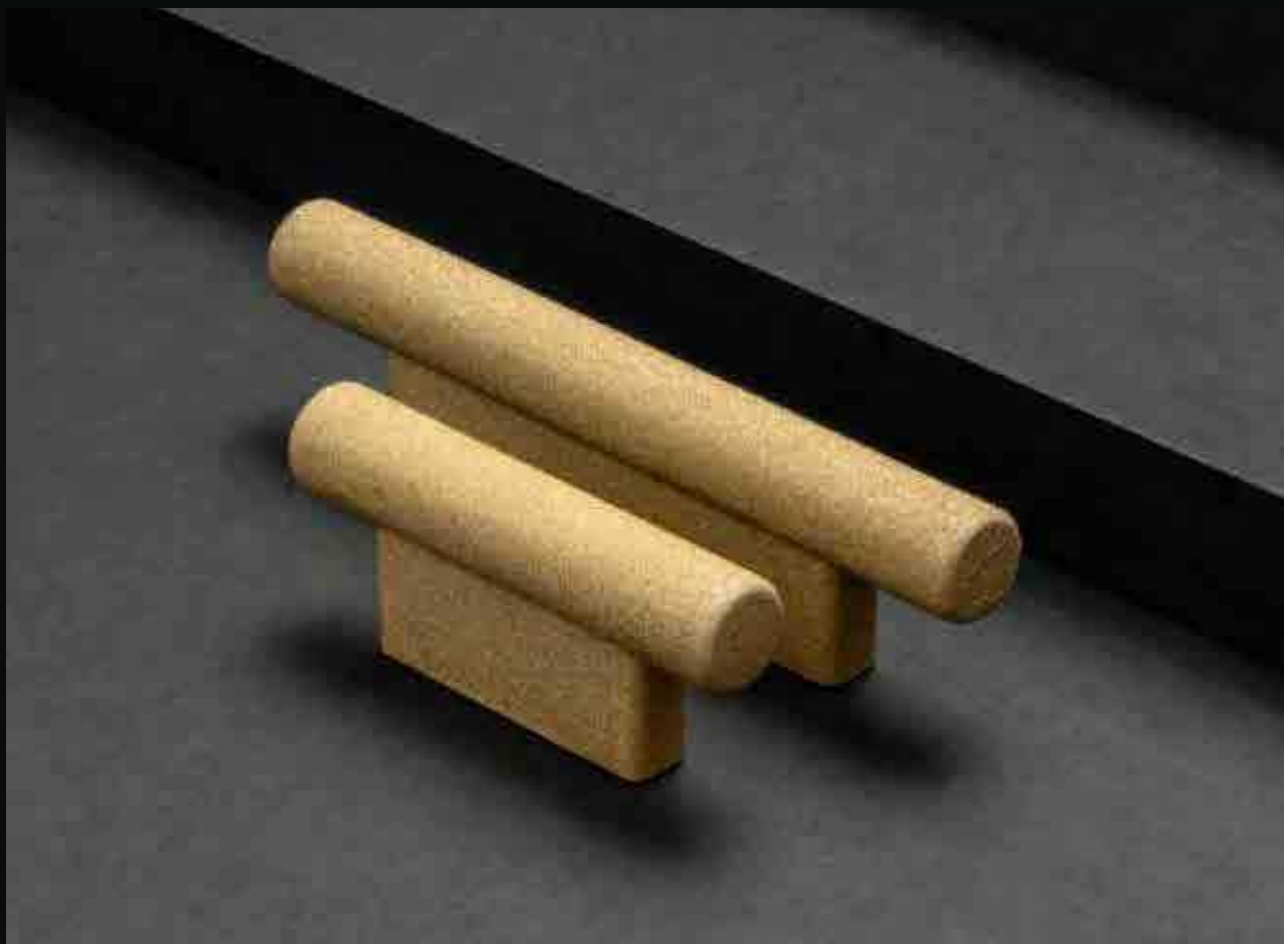

Price (Toman): 160.000/185.000

Special Silver: +10.000

Dark Gold (Champagne): +15.000

Bronze (Rose Gold): +15000

HARMONY MODEL

Harmony happens
when circle aligns
with rectangle.

Material:

Zinc Alloyed