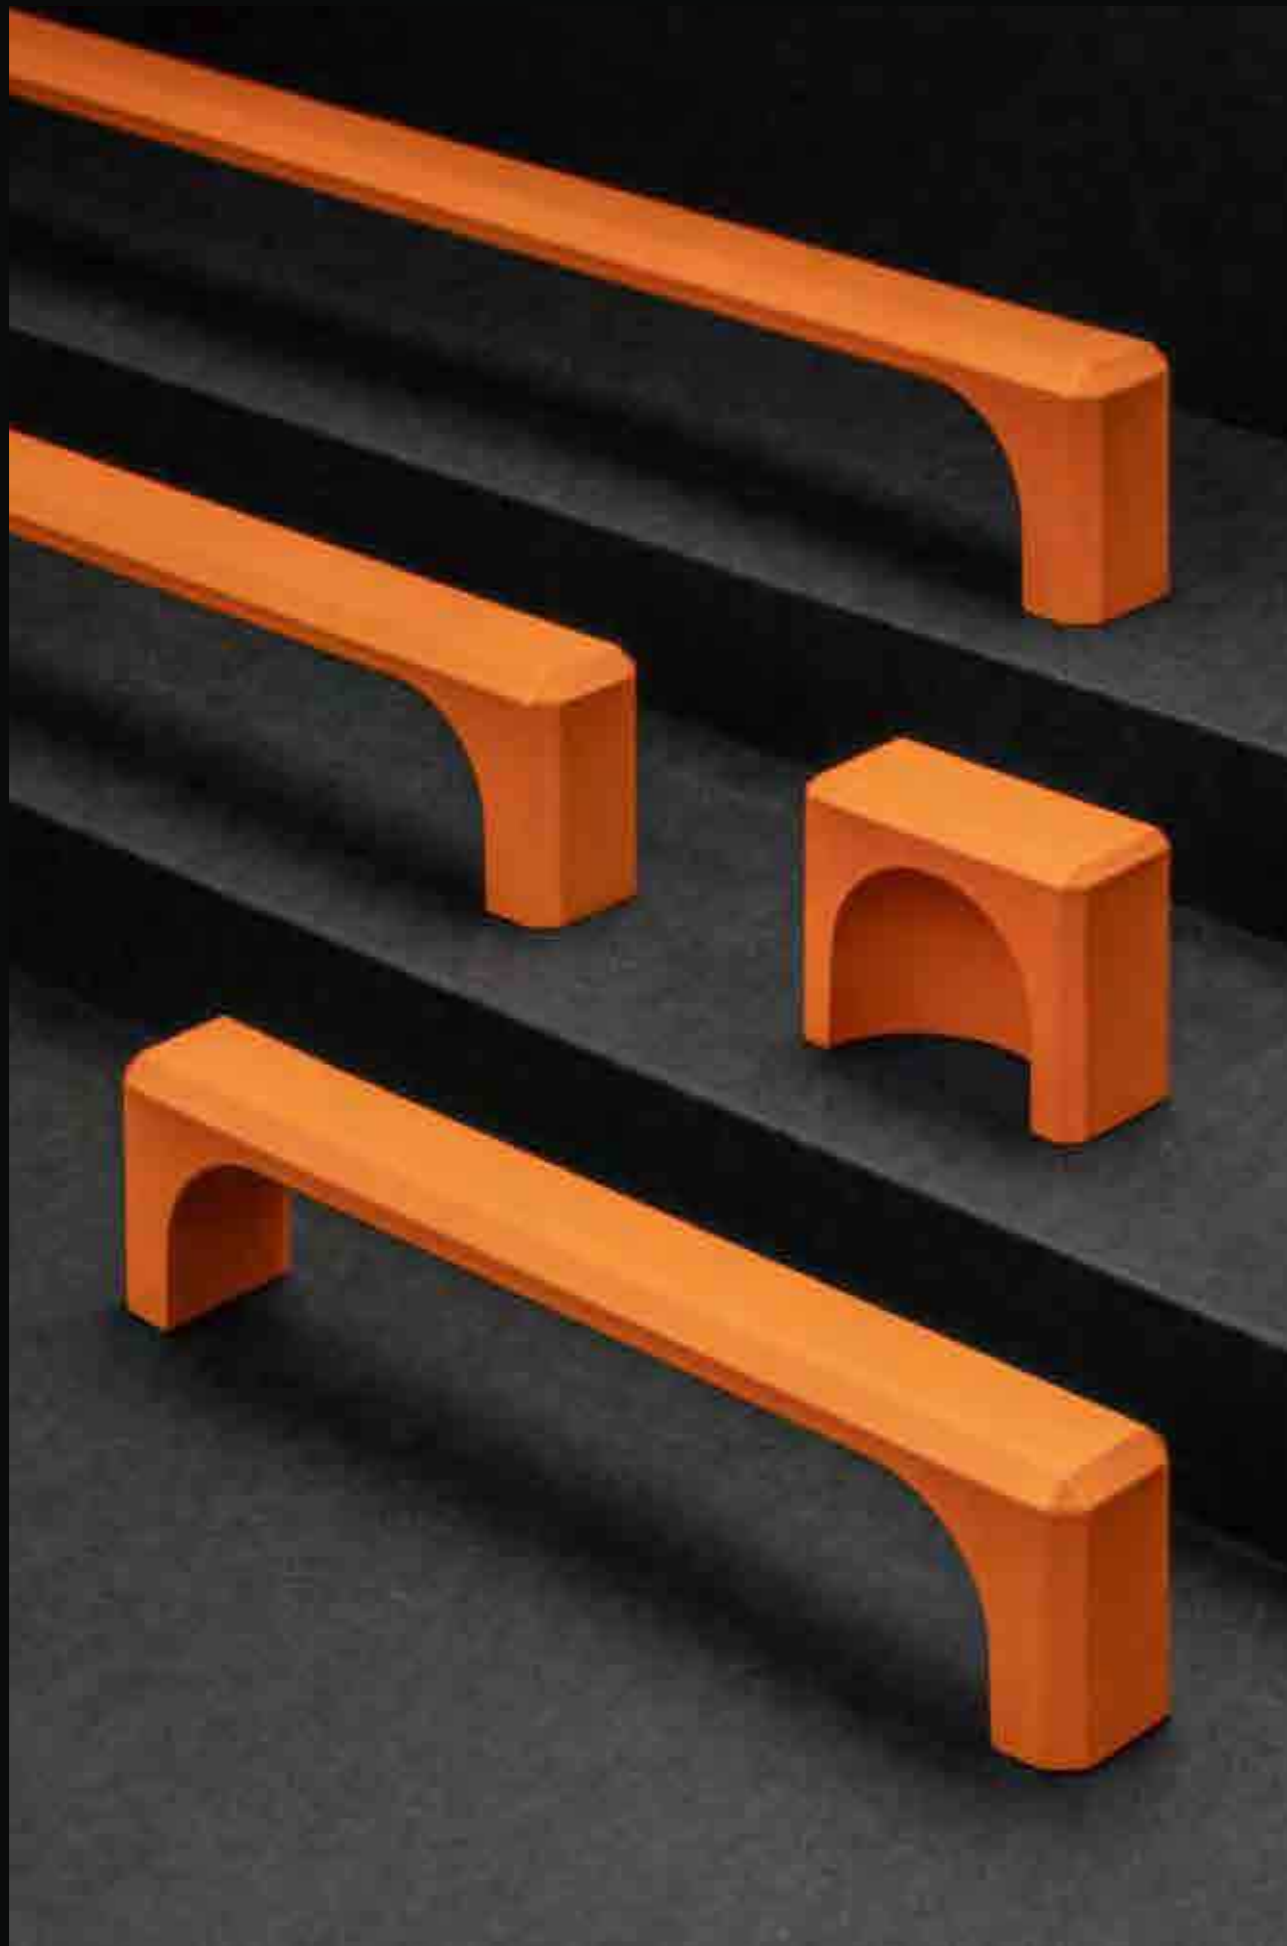

Price (Toman): 190.000/200.000/215.000

Special Silver: +10.000

Dark Gold (Champagne): +15.000

Bronze (Rose Gold): +15.000

ARC MODEL

The model which
will never go out of
fashion.

Material:

Zinc Alloyed