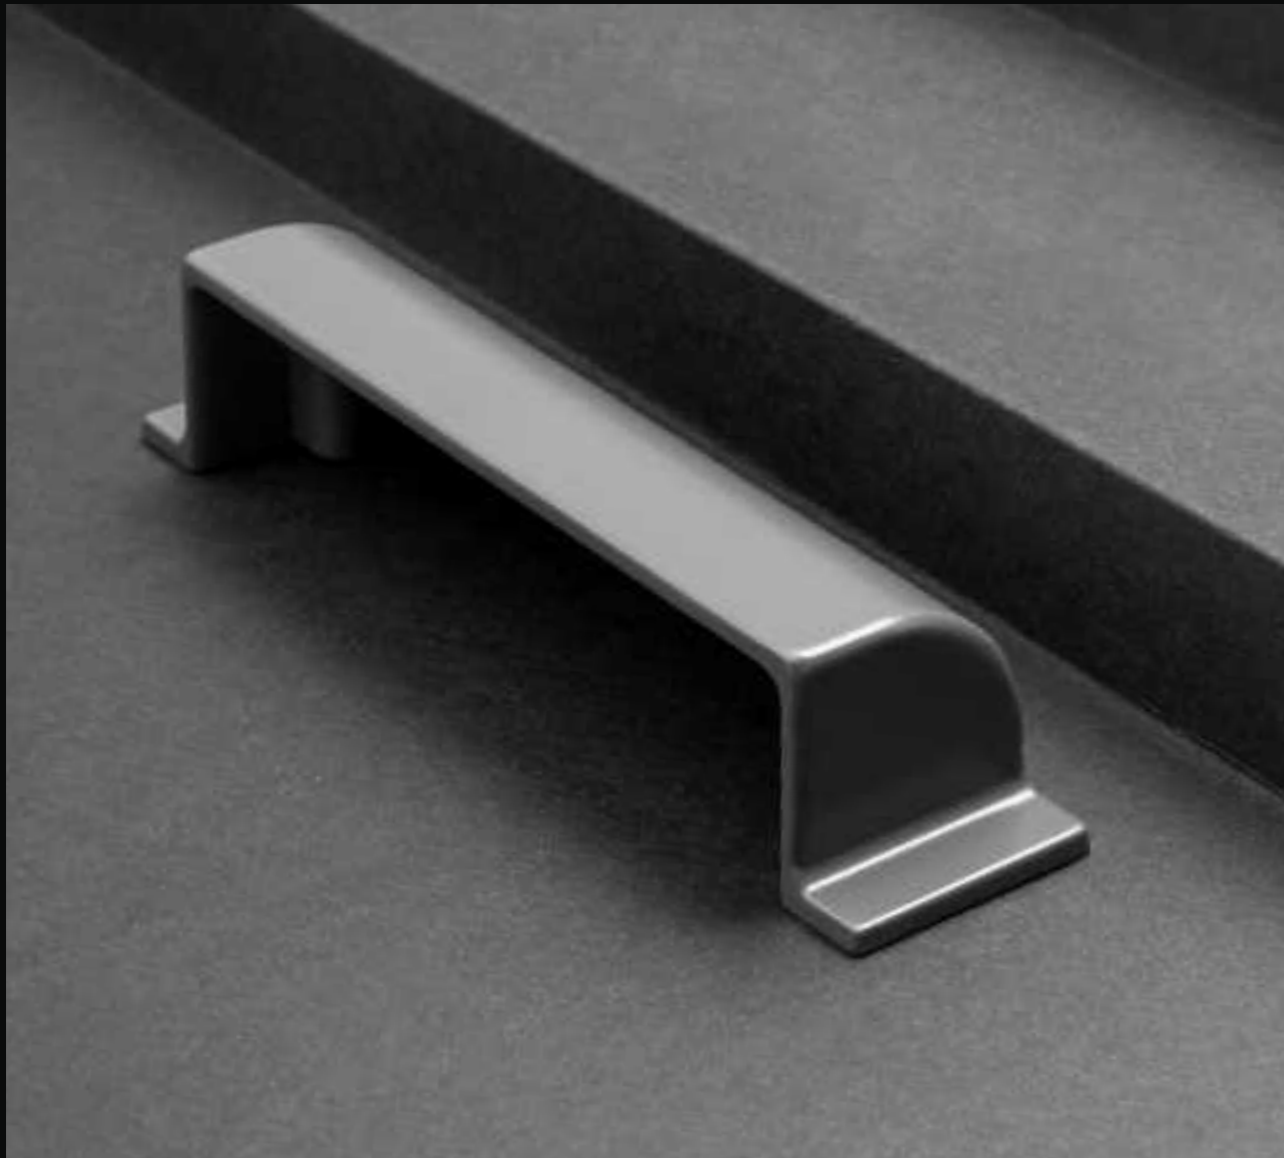

Special Silver: +10.000

Dark Gold (Champagne): +15.000

Bronze (Rose Gold): +15.000

BRIDGE MODEL

This Bridge leads
you directly to
Heaven!

Material:

Zinc Alloyed

Size: